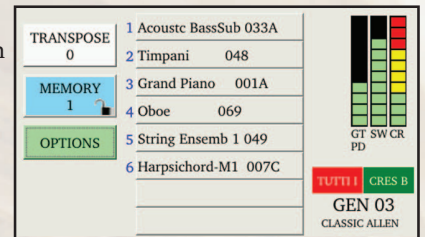

Warranty:

10 year limited warranty included. See warranty for details.

Cover: Stop Tab console pictured with optional Theatre engravings in red, GENISYS Voices, and oak console.

Console pictured with optional Drawknobs, Allen Keyboards, Lighted clear-acrylic music rack and pedal light, Theatre engravings in red, and GENISYS Voices.

Specifications and configurations subject to change without notice or obligation.

- **GENISYS Display** - Advanced touchscreen control of many of the organ's functions and features, offering seamless control and ease-of-use.